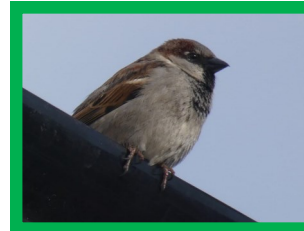

# Smithills Estate bird spotting sheet

All of these photos were taken in Bolton by Smithills volunteers

How many can you spot in your garden, from your window, or on your daily walk?

1. Blackbird

2. Blue Tit

3. Magpie

4. Robin

5. Mistle Thrush

6. Great Tit

7. Tree Sparrow

8. Starling

9. House Sparrow

10. Goldfinch