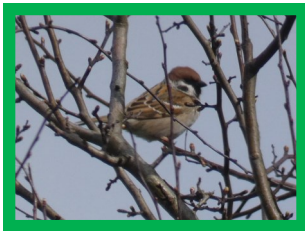

# Smithills Estate bird spotting sheet

All of these photos were taken in Bolton by Smithills volunteers

How many can you spot in your garden, from your window, or on your daily walk?

1. Blackbird

2. Blue Tit

3. Magpie

4. Robin

5. Mistle Thrush

6. Great Tit

7. Tree Sparrow

8. Starling

9. House Sparrow

10. Goldfinch