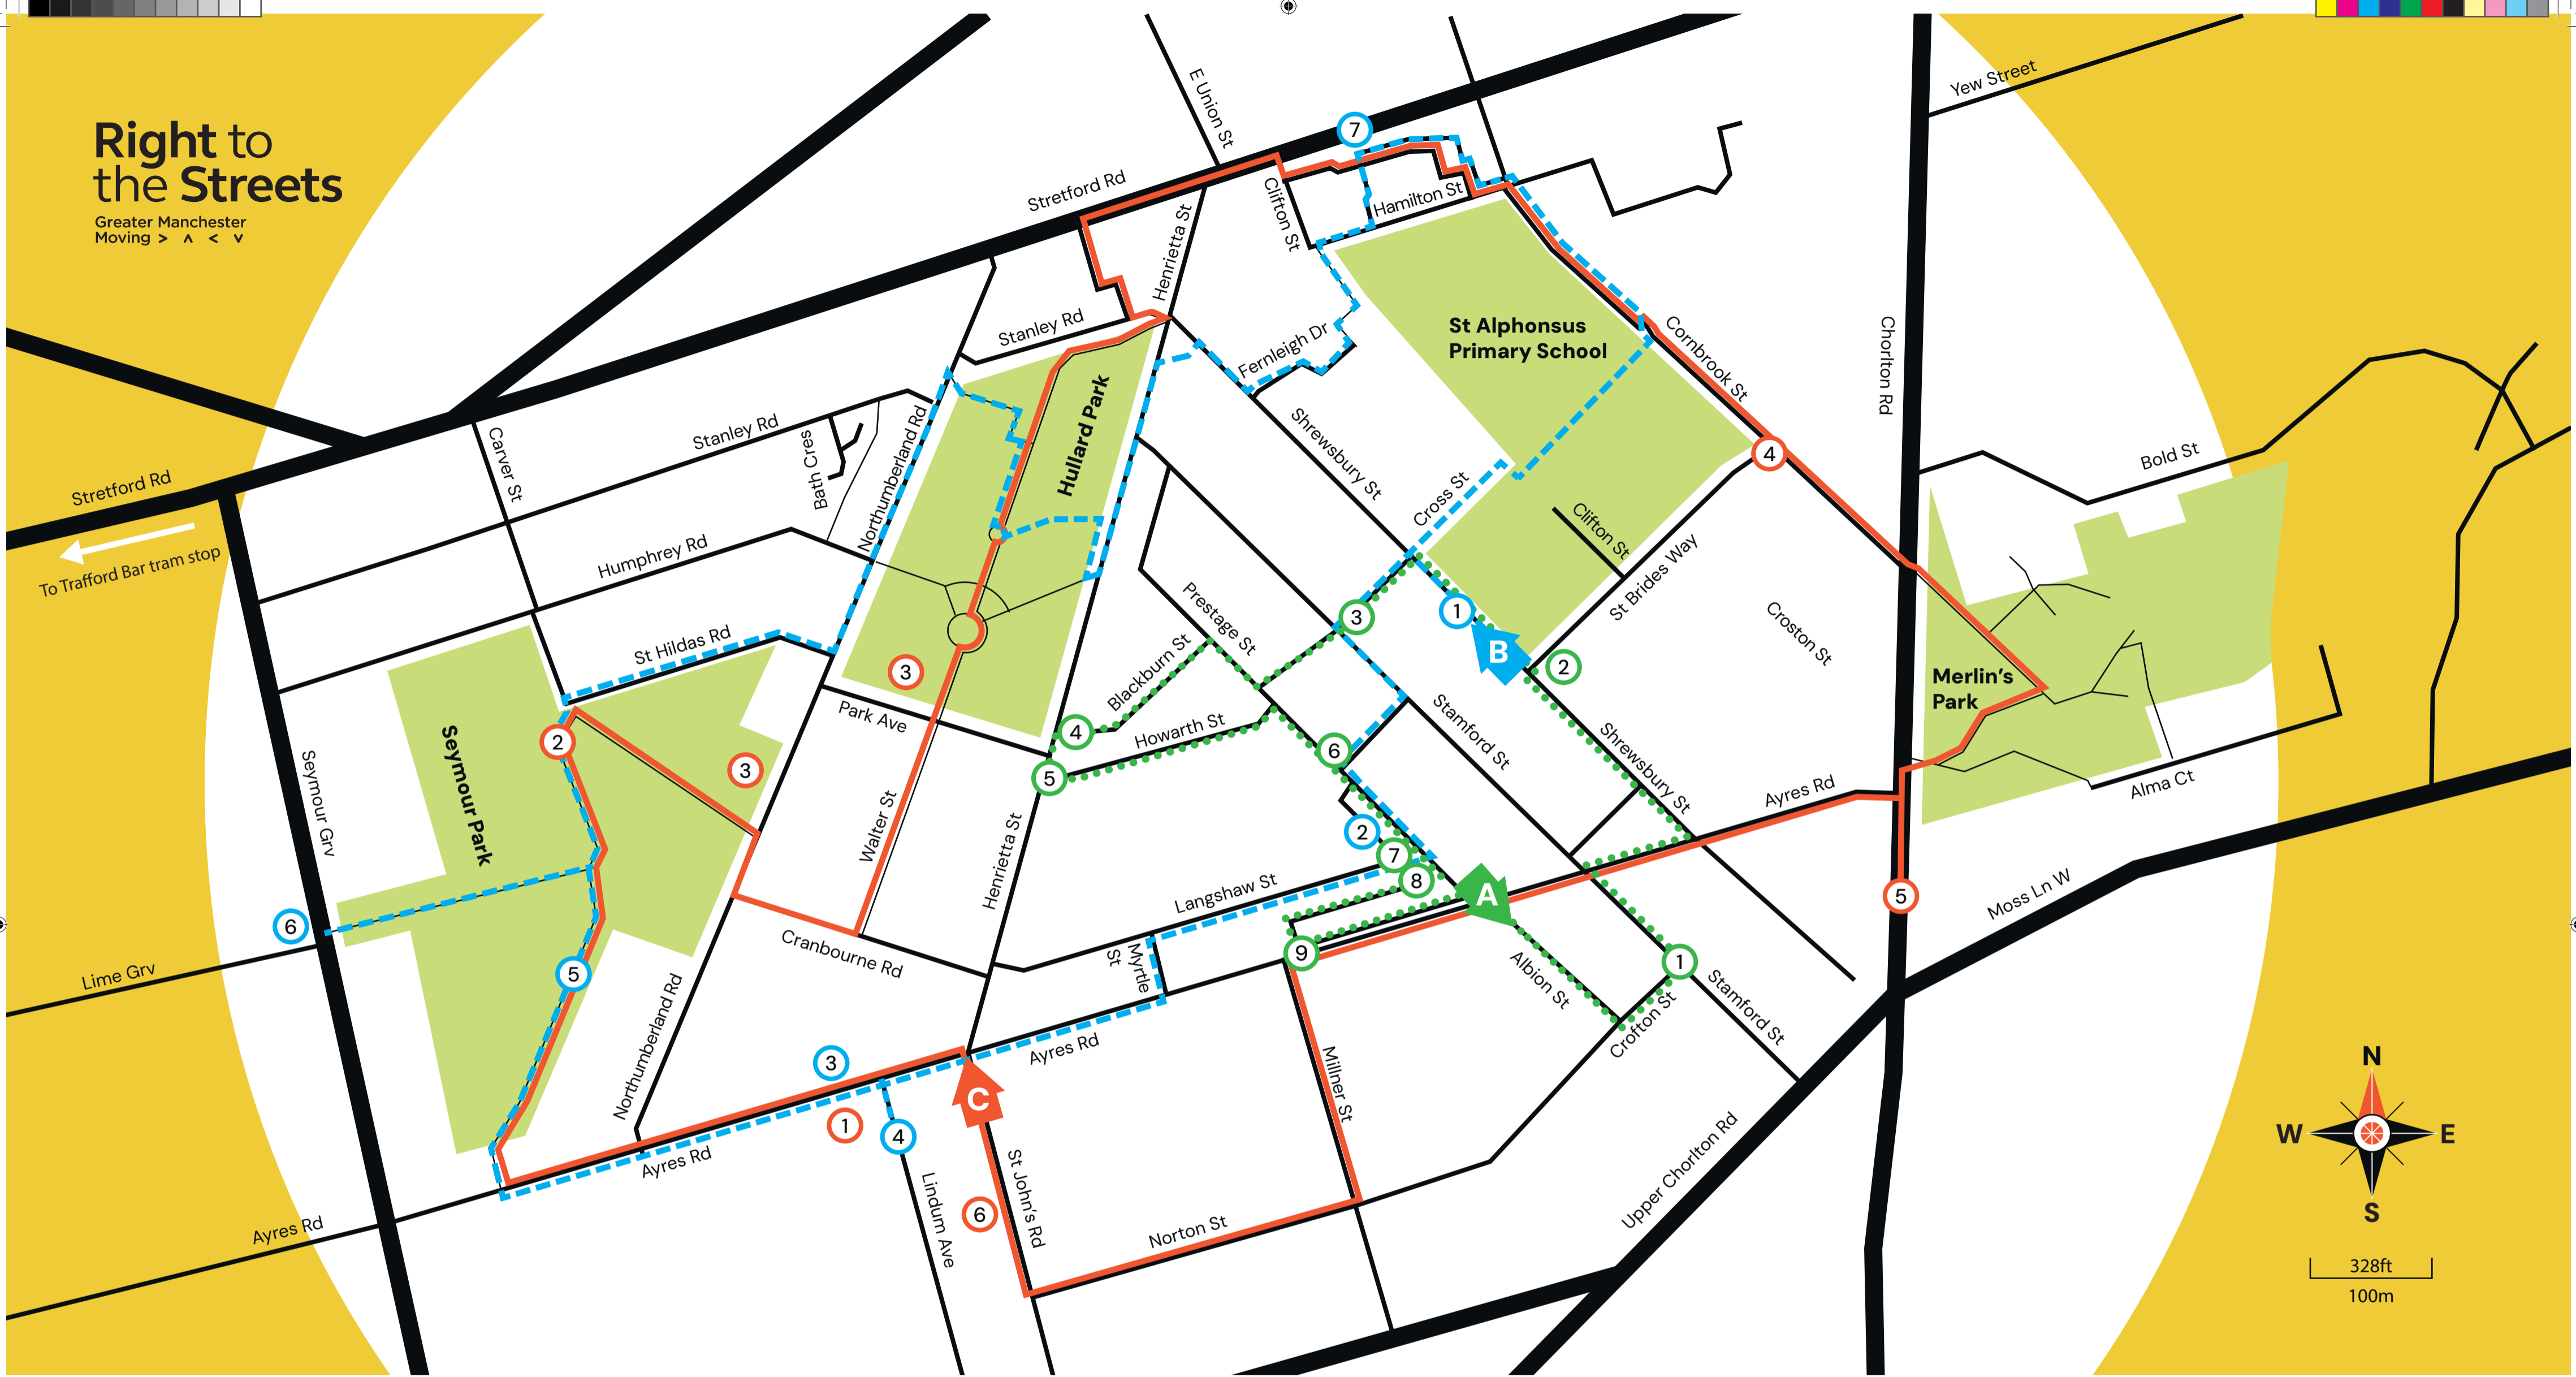

Right to the Streets

Greater Manchester Moving > < v

Walking in and Around Old Trafford

To make sure text on the map is easy to read, not all smaller streets are shown.

See along the way...

Route A Community Fairy Trail

- | | |
|--|--------------------------------|
| 1. Tree of Life mural / Heart of the Community | 5. Botanical Garden mural |
| 2. Bee in the City | 6. Can I Kick It? mural |
| 3. Voices of the World at my Doorstep | 7. More in Common |
| 4. Old Trafford is Jam Packed with LOVE mural | 8. Prestage Street green space |
| | 9. Gladys - Earth Child mural |

Route B Well On The Way

- | | |
|--|--------------------------------------|
| 1. Limelight, Health and Wellbeing Centre. Birthplace of painter LS Lowry, 1887. | 5. Together mural in Seymour Park |
| 2. More in Common | 6. Blue Sci Support Wellbeing Centre |
| 3. St John's Church murals | 7. Mural |
| 4. Remembering Garden at side of St John's Church | |

Route C Walk On the Wild Side

- | | |
|---|-----------------------------|
| 1. Remembering Garden at side of St John's Church | 4. The Journey mural |
| 2. Seymour Park Allotment | 5. Imperial Picture Theatre |
| 3. Fruit trees | 6. Bees mural |